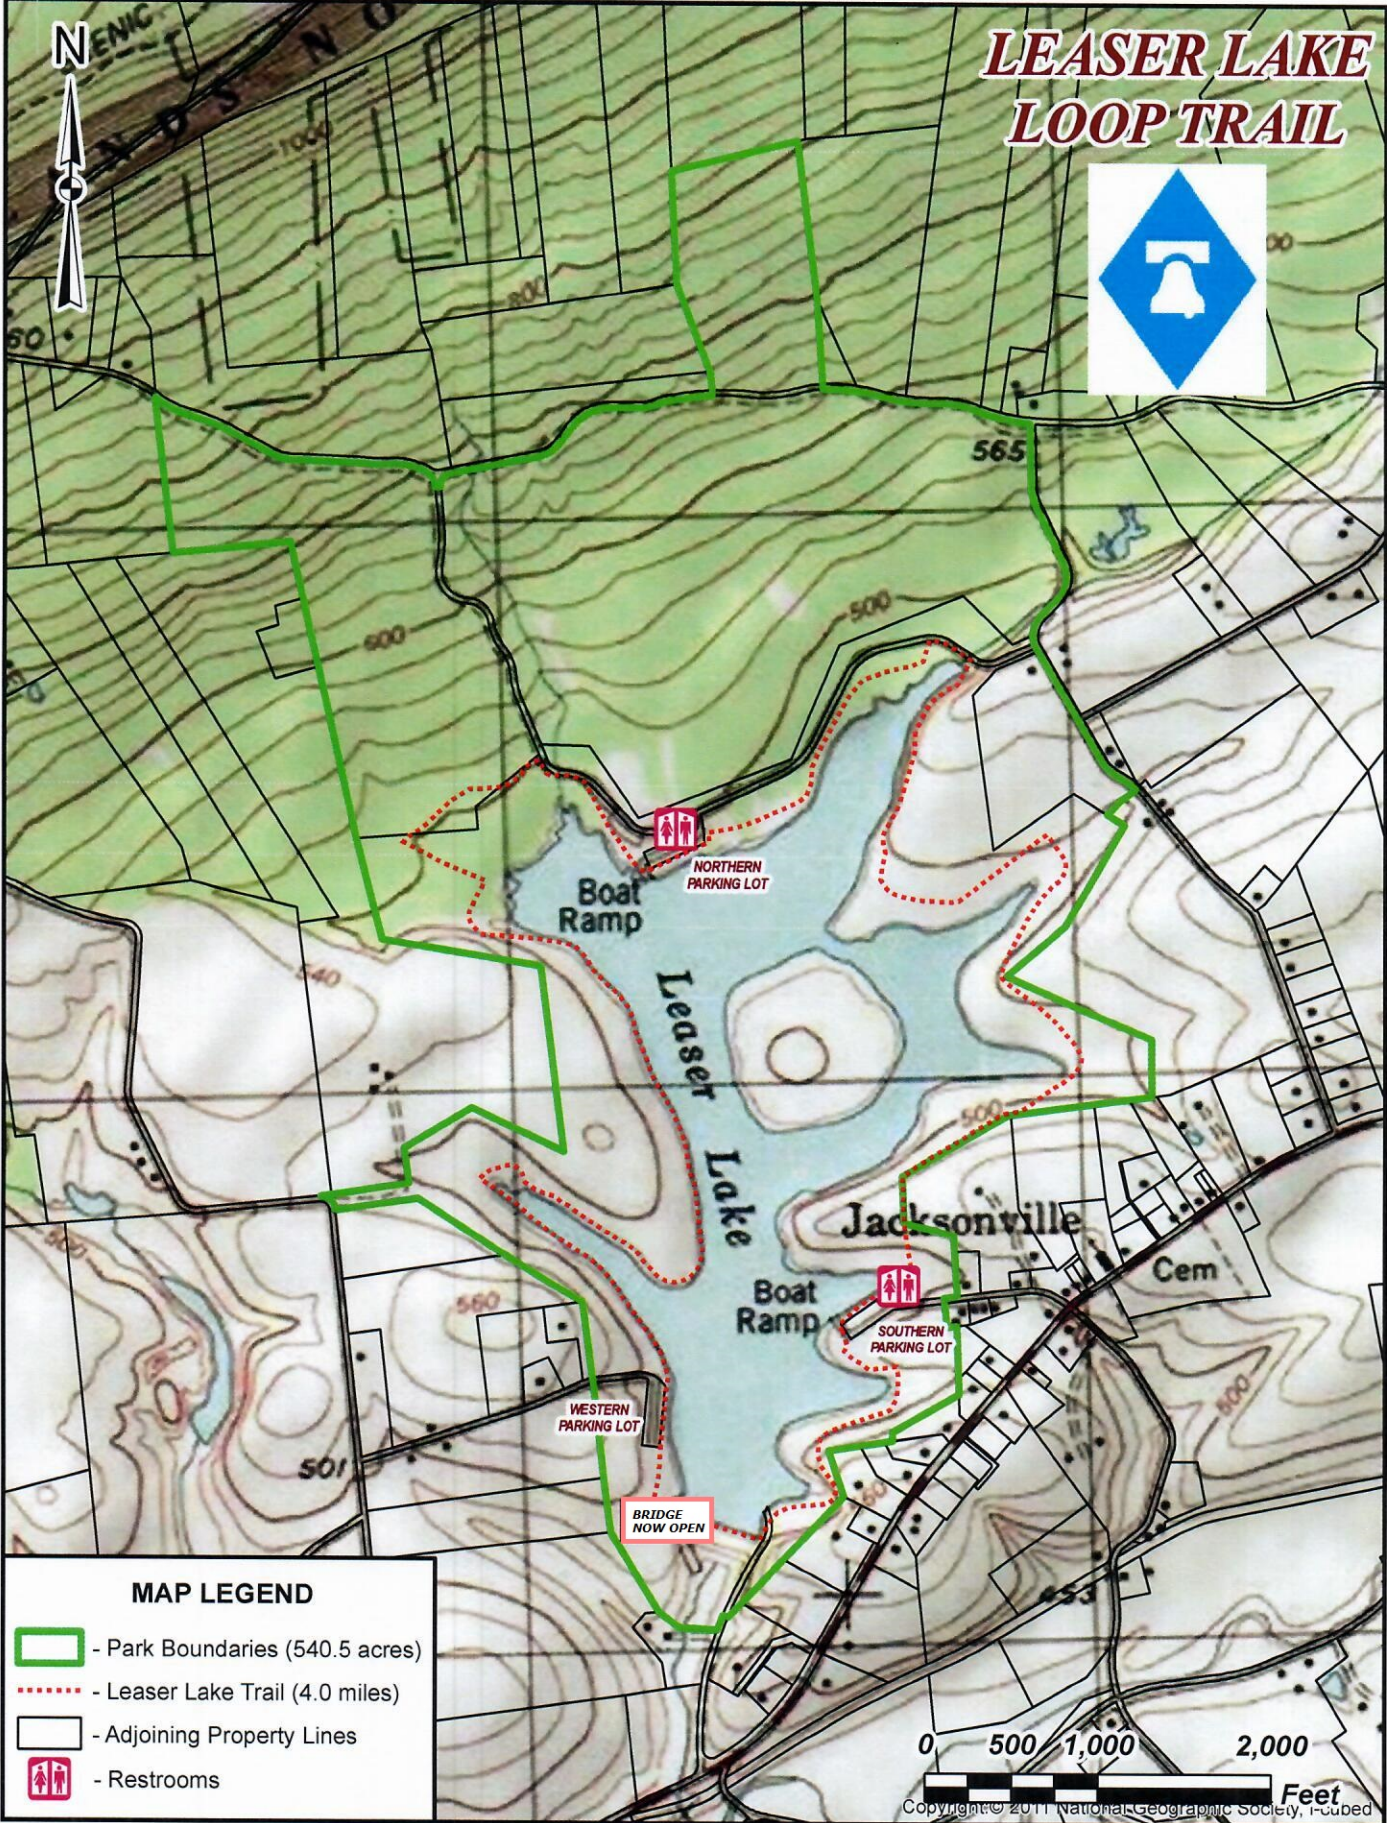

LEASER LAKE LOOP TRAIL

MAP LEGEND

-  - Park Boundaries (540.5 acres)
-  - Leaser Lake Trail (4.0 miles)
-  - Adjoining Property Lines
-  - Restrooms

Copyright © 2011 National Geographic Society, i-cubed