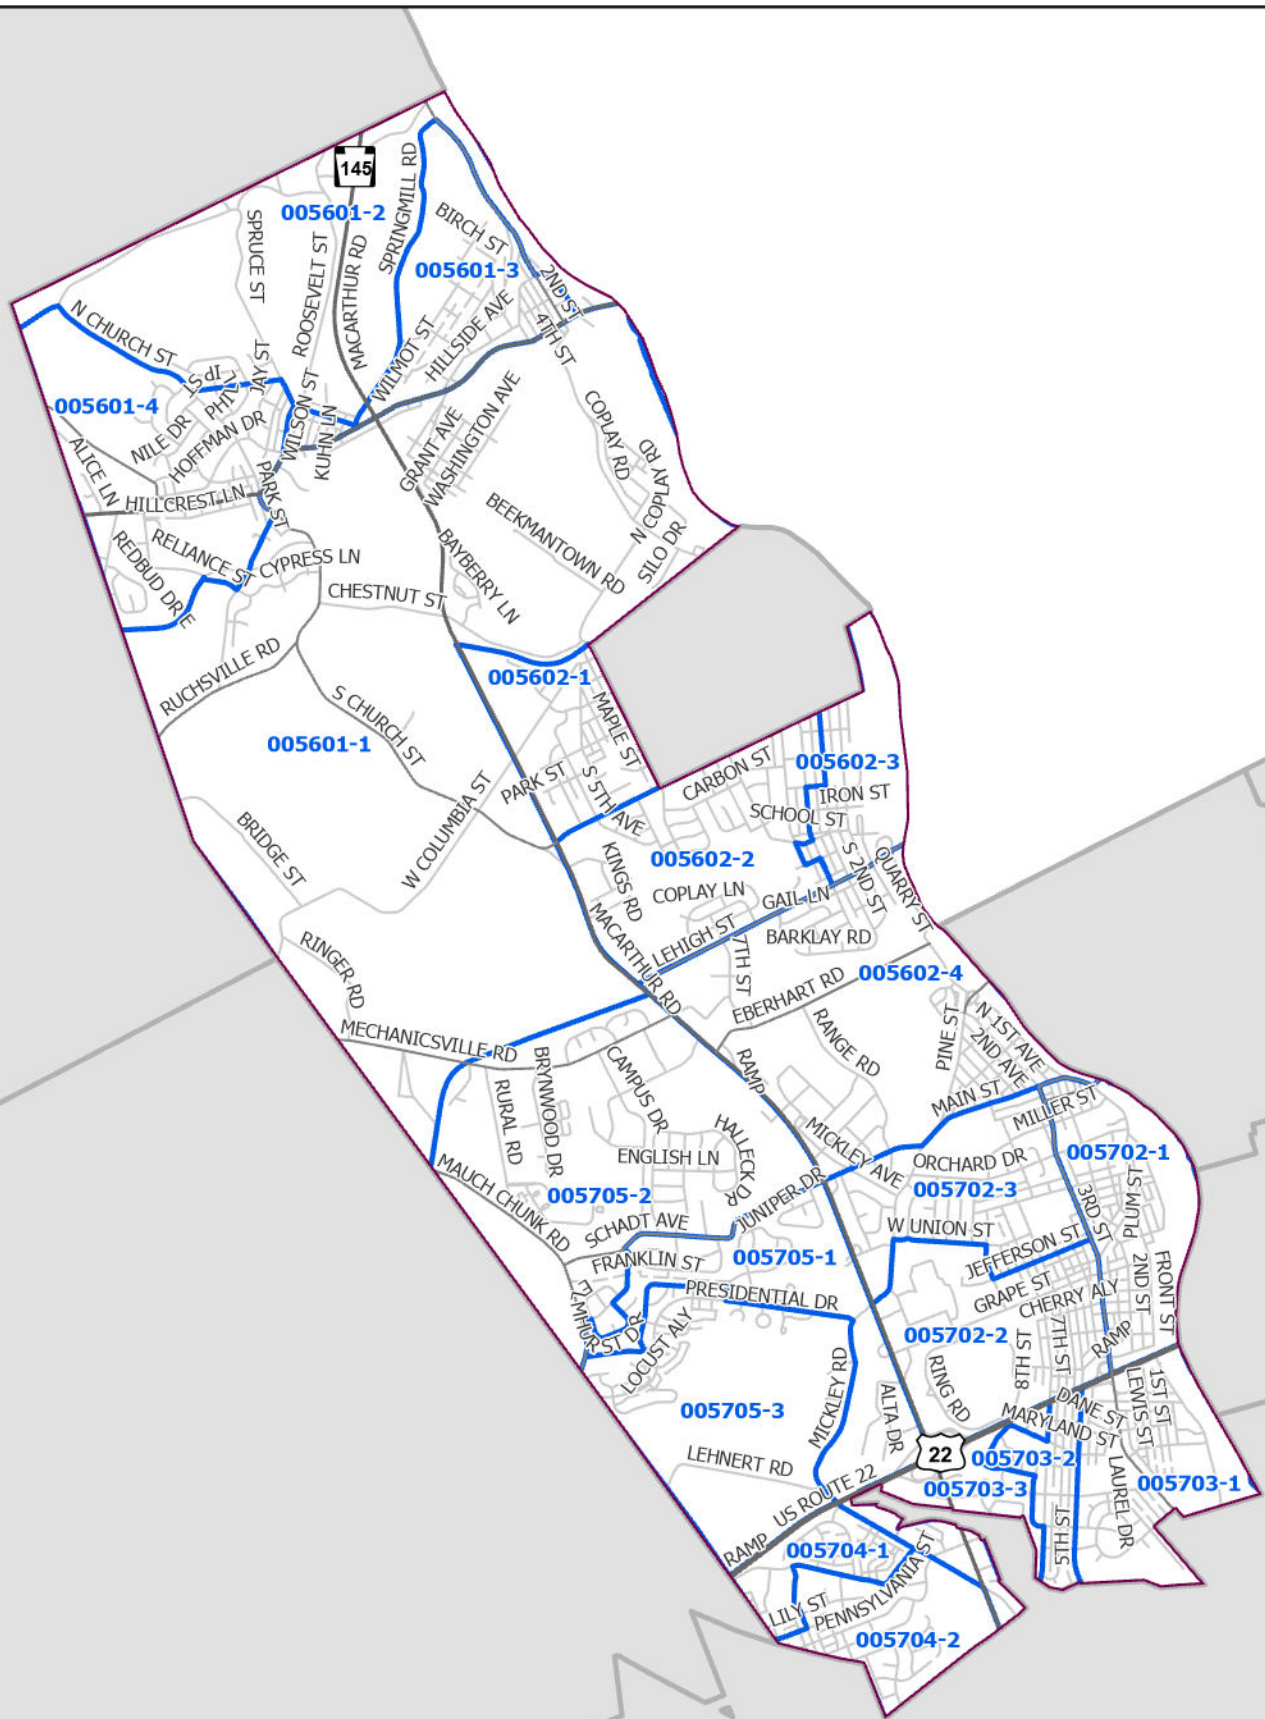

2020 Census Block Groups: Whitehall Township

0 0.25 0.5 1 Miles

Produced by Lehigh County GIS 10 Jan 2025
Source: US Census, Lehigh County GIS

- Major highway
- Built street
- Census block group
- Planned street
- Municipality