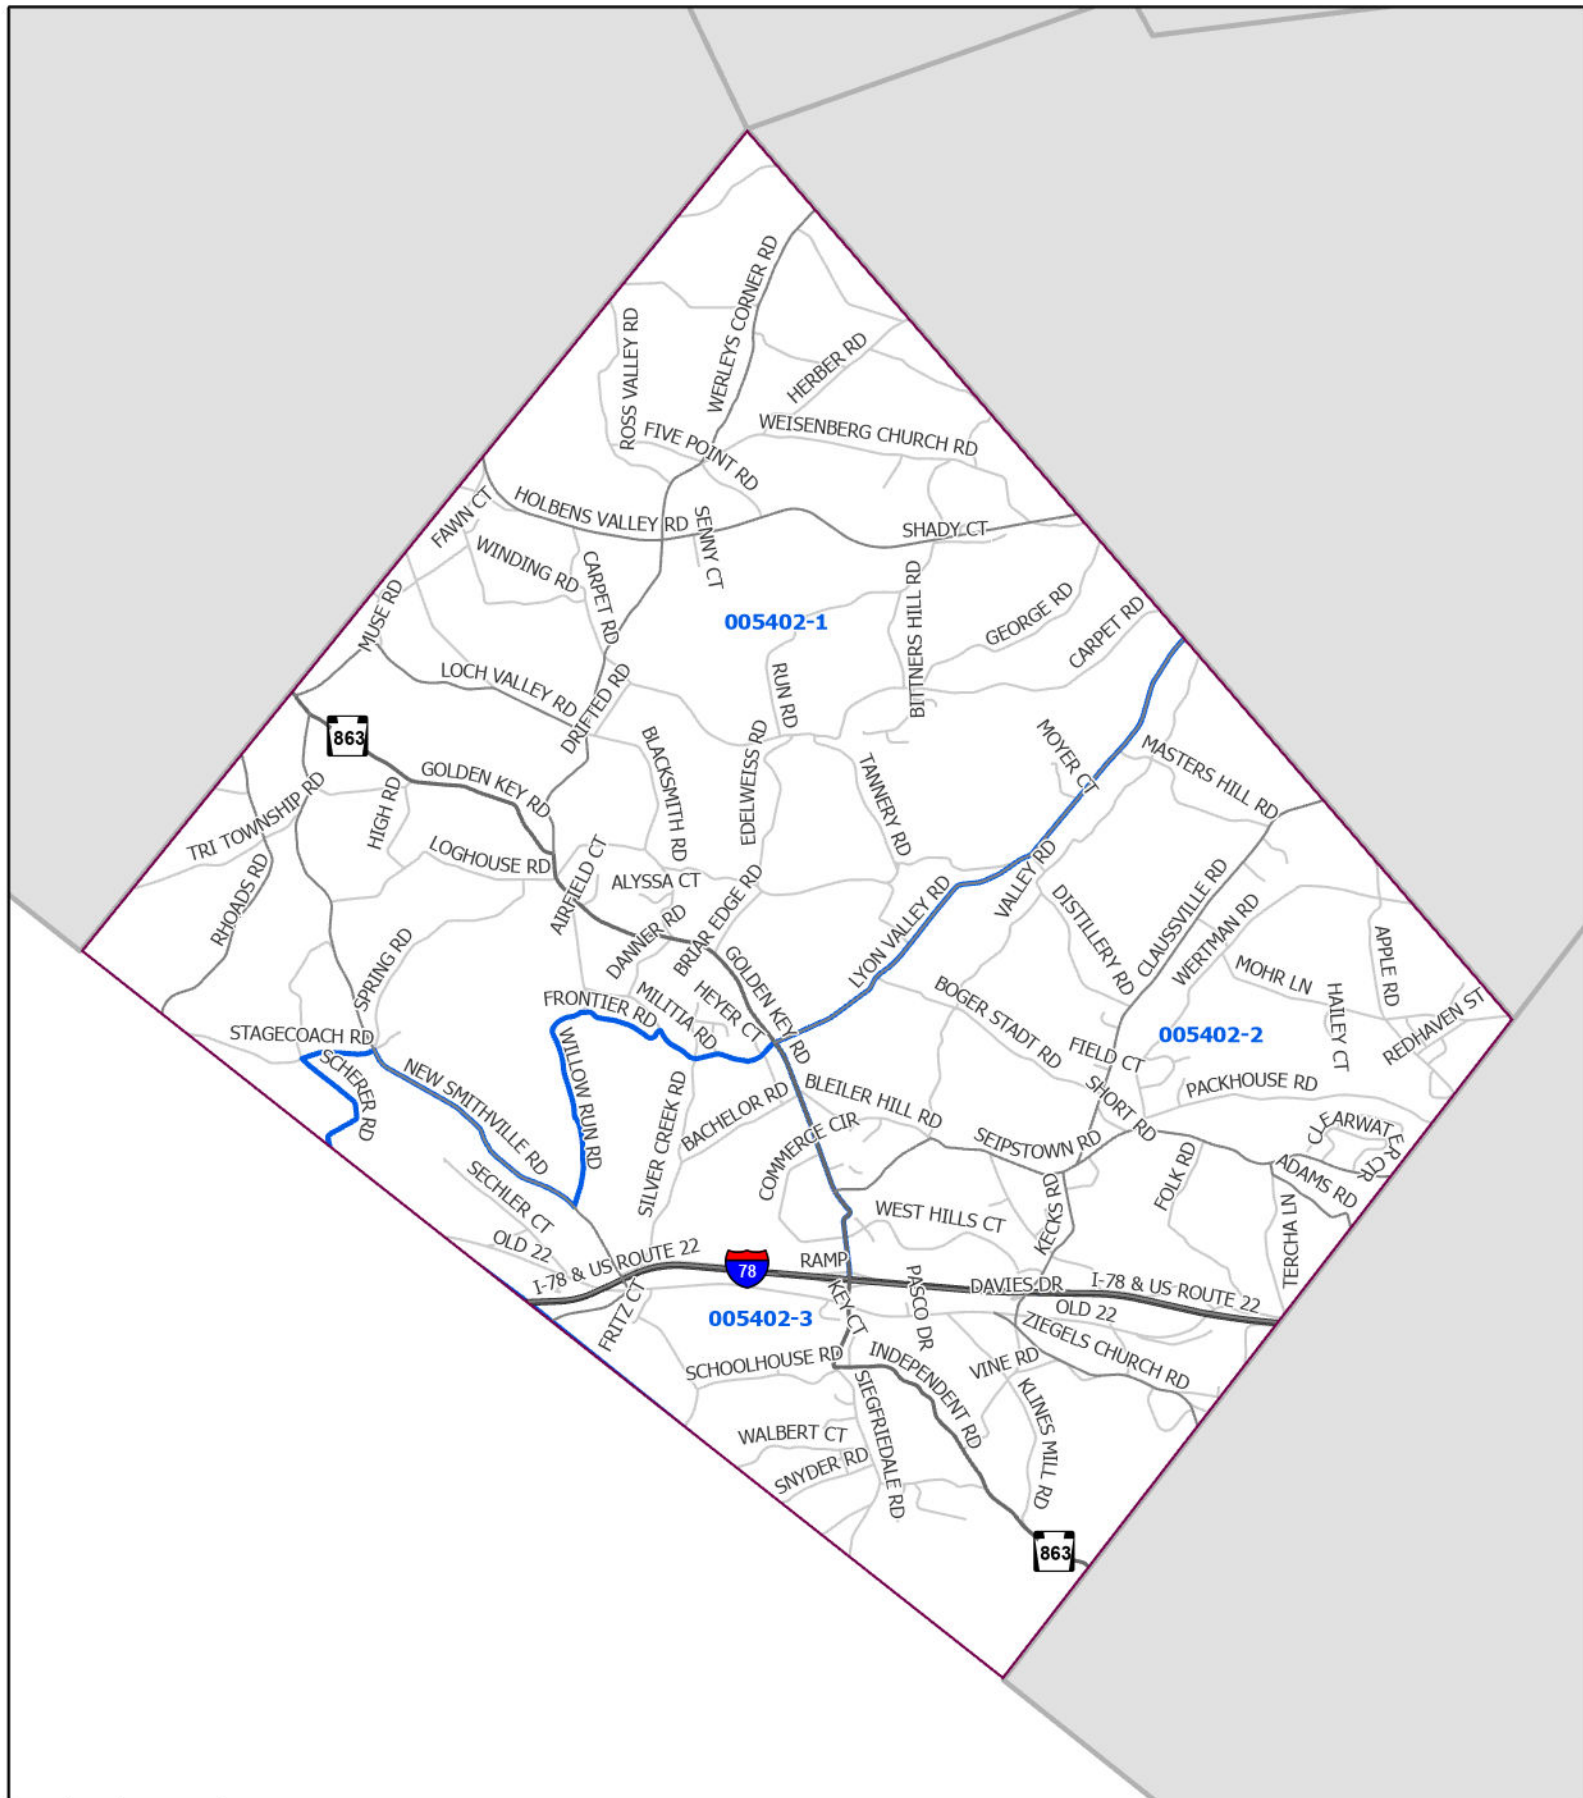

2020 Census Block Groups: Weisenberg Township

0 0.25 0.5 1 Miles

Produced by Lehigh County GIS 10 Jan 2025
Source: US Census, Lehigh County GIS

- Interstate
- Minor highway
- Major highway
- Built street
- - - Planned street
- ▭ Census block group
- ▭ Municipality