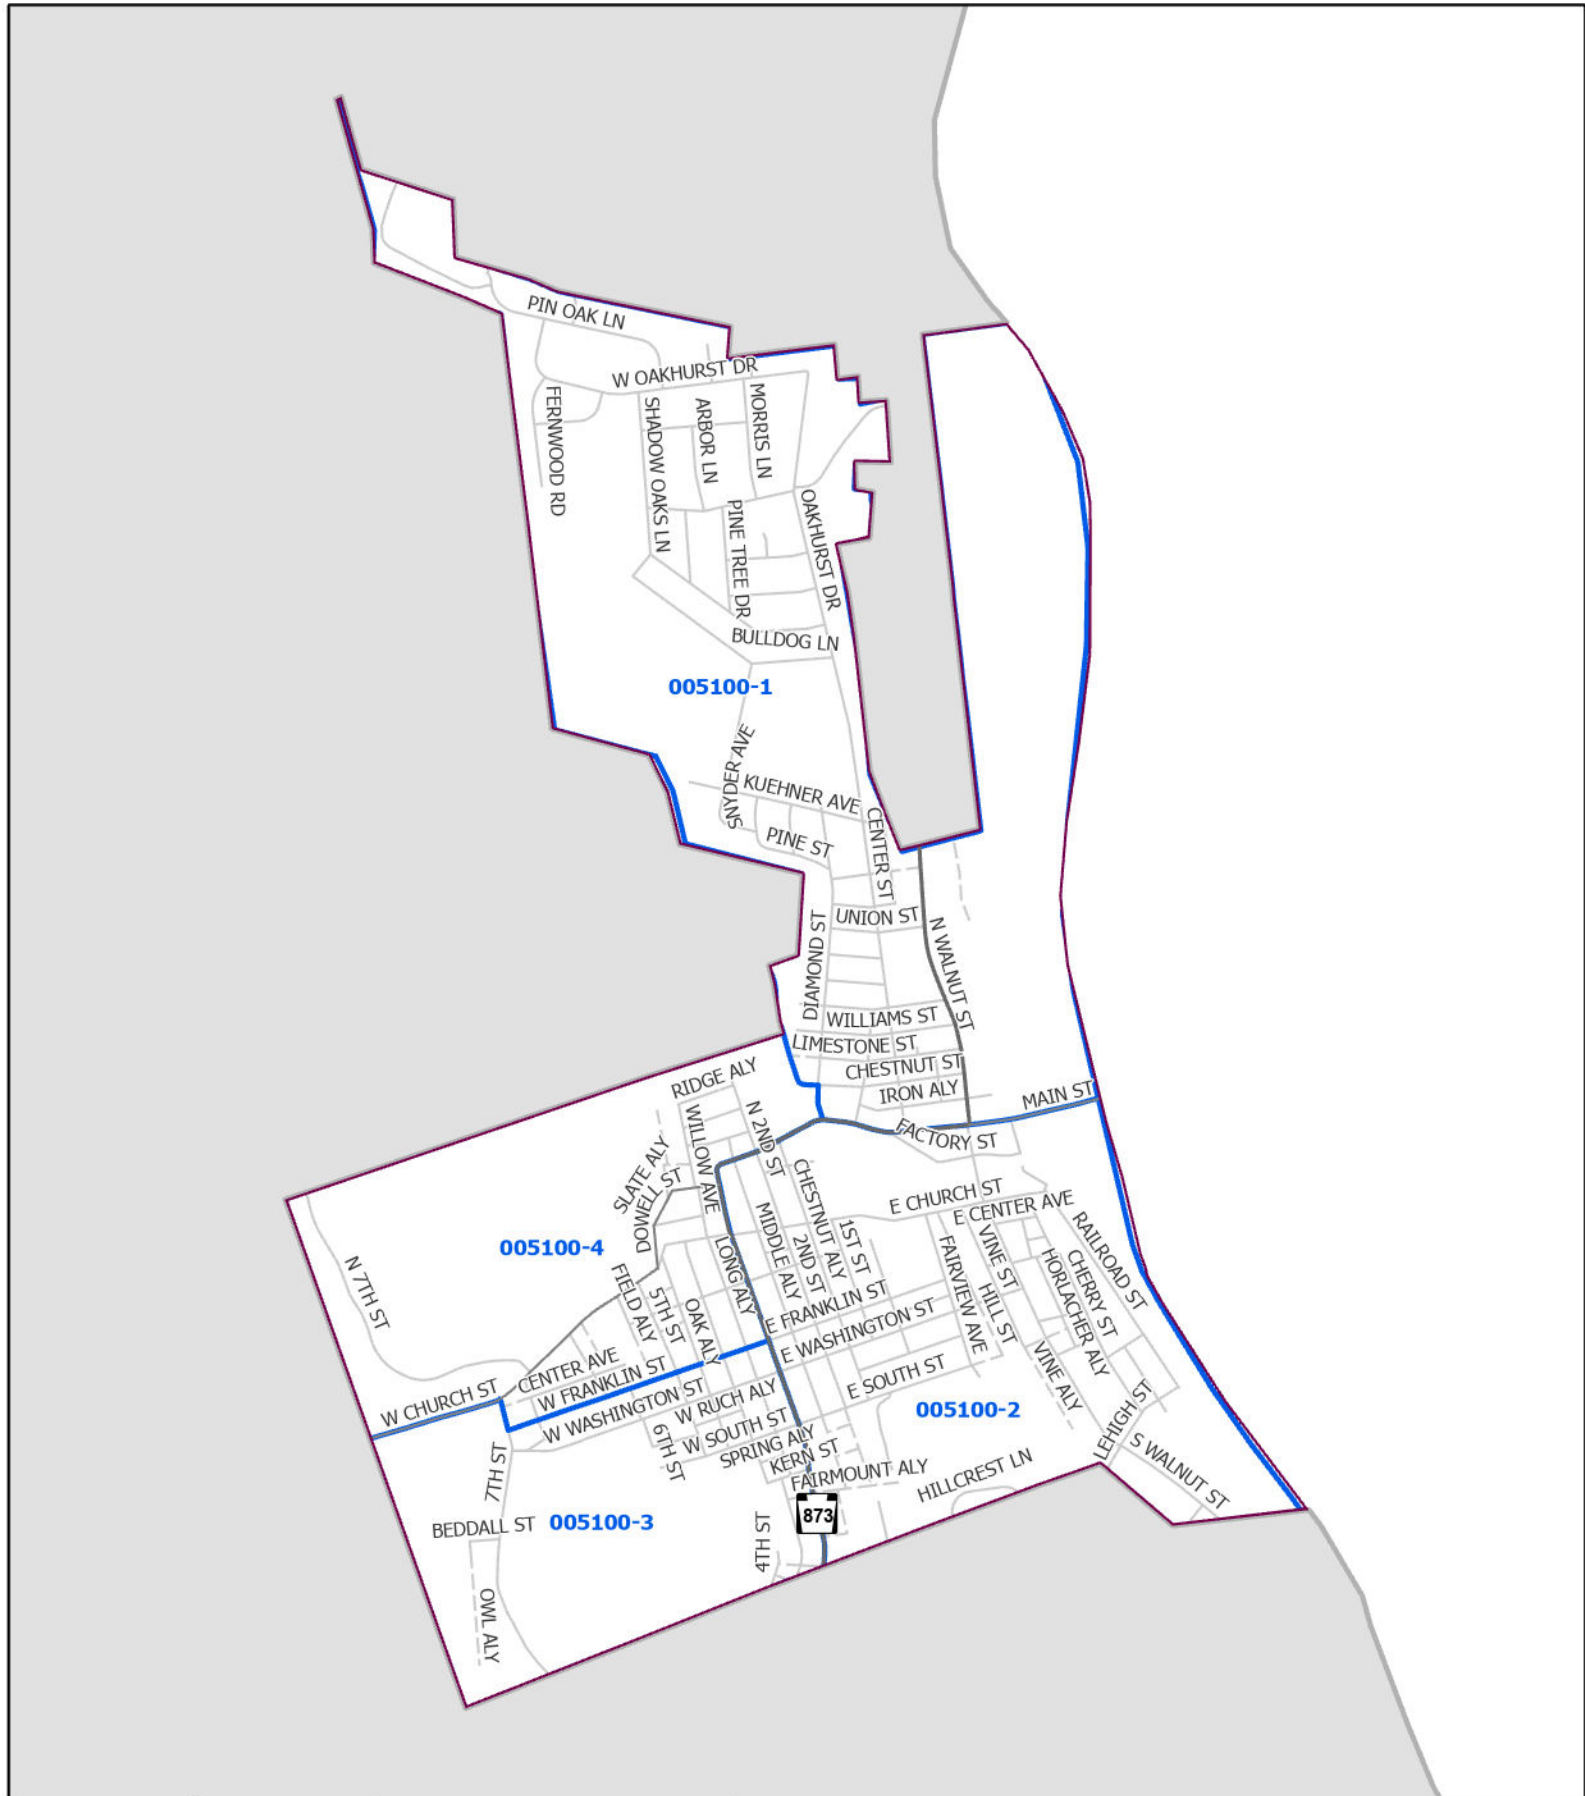

# 2020 Census Block Groups: Borough of Slatington

Produced by Lehigh County GIS 10 Jan 2025  
 Source: US Census, Lehigh County GIS

- Major highway
- Minor highway
- Built street
- Census block group
- Municipality