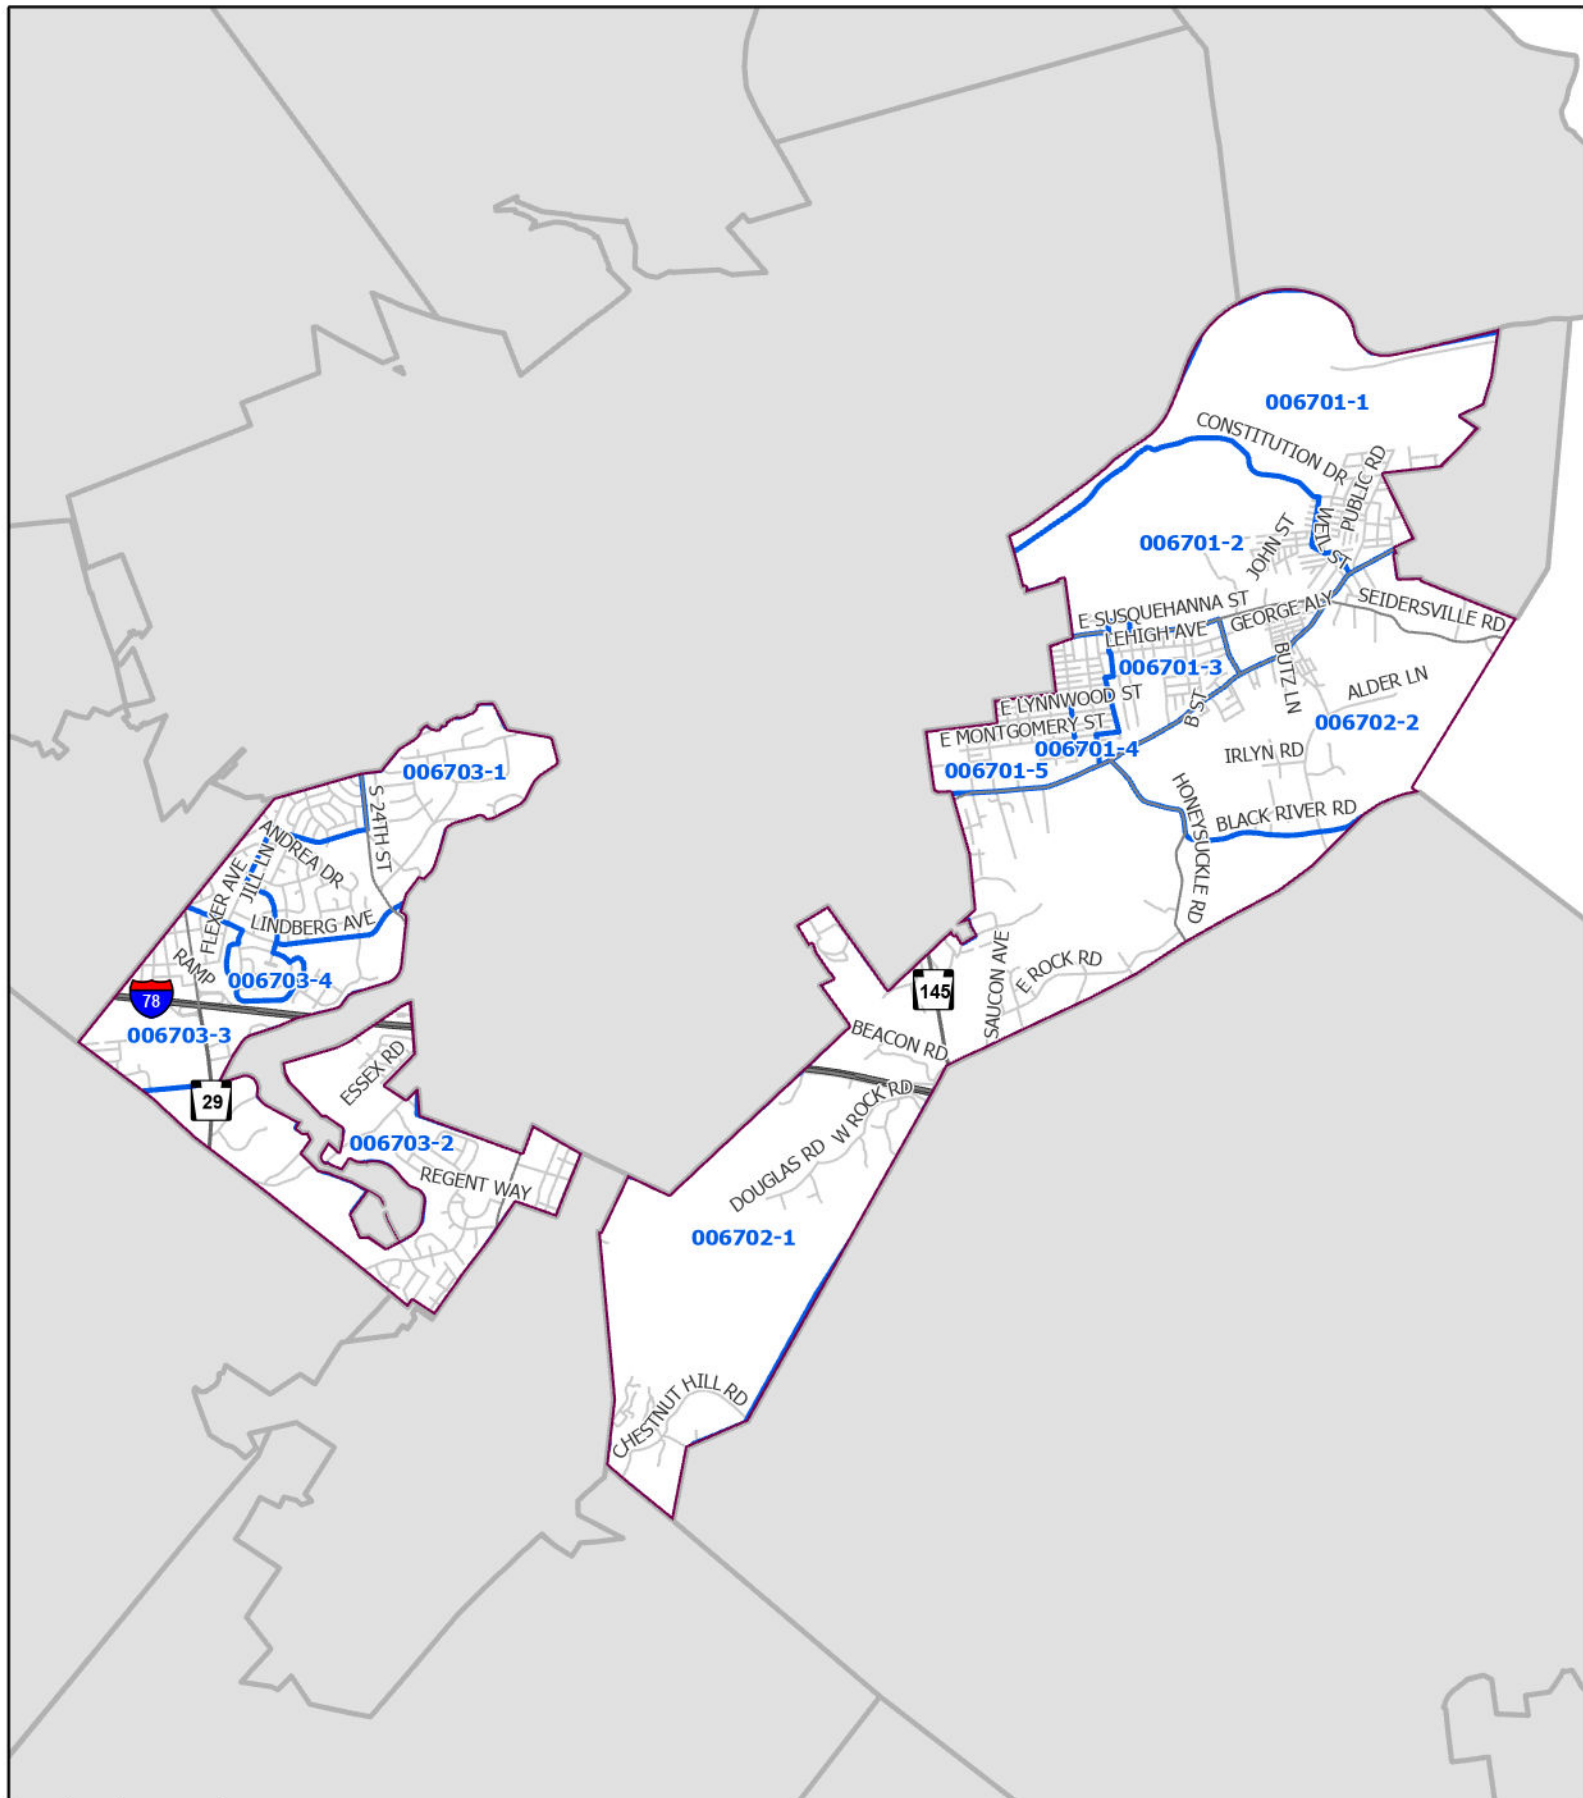

2020 Census Block Groups: Salisbury Township

0 0.25 0.5 1 Miles

Produced by Lehigh County GIS 10 Jan 2025
Source: US Census, Lehigh County GIS

- Interstate
- Major highway
- Minor highway
- Built street
- Planned street
- Census block group
- Municipality