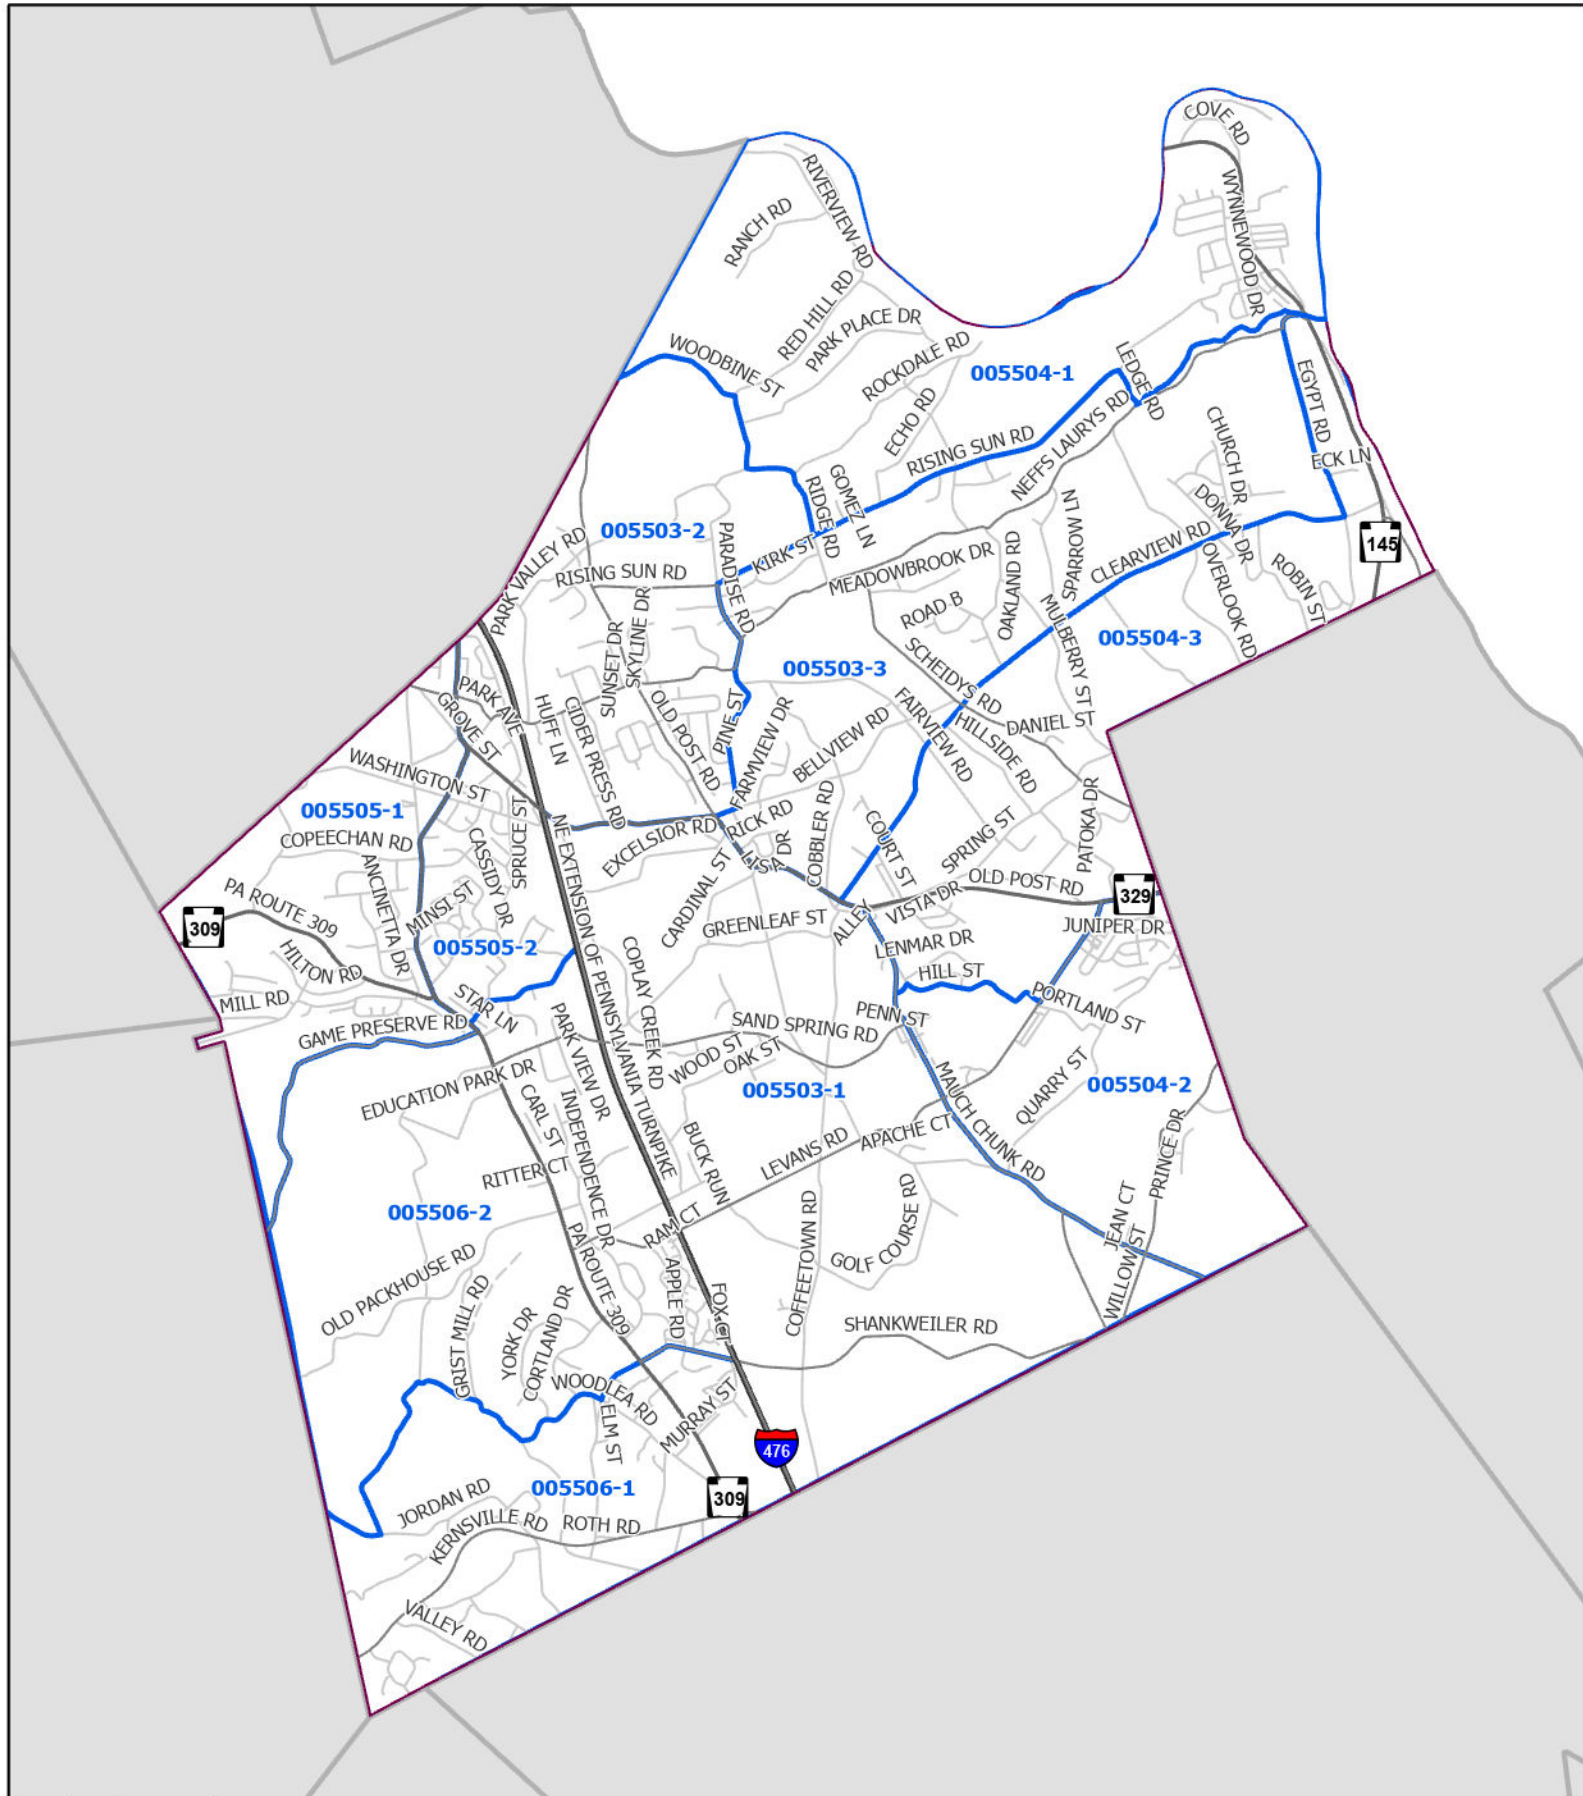

2020 Census Block Groups: North Whitehall Township

0 0.25 0.5 1 Miles

Produced by Lehigh County GIS 10 Jan 2025
Source: US Census, Lehigh County GIS

- Interstate
- Major highway
- Minor highway
- Built street
- - - Planned street
- ▭ Census block group
- ▭ Municipality