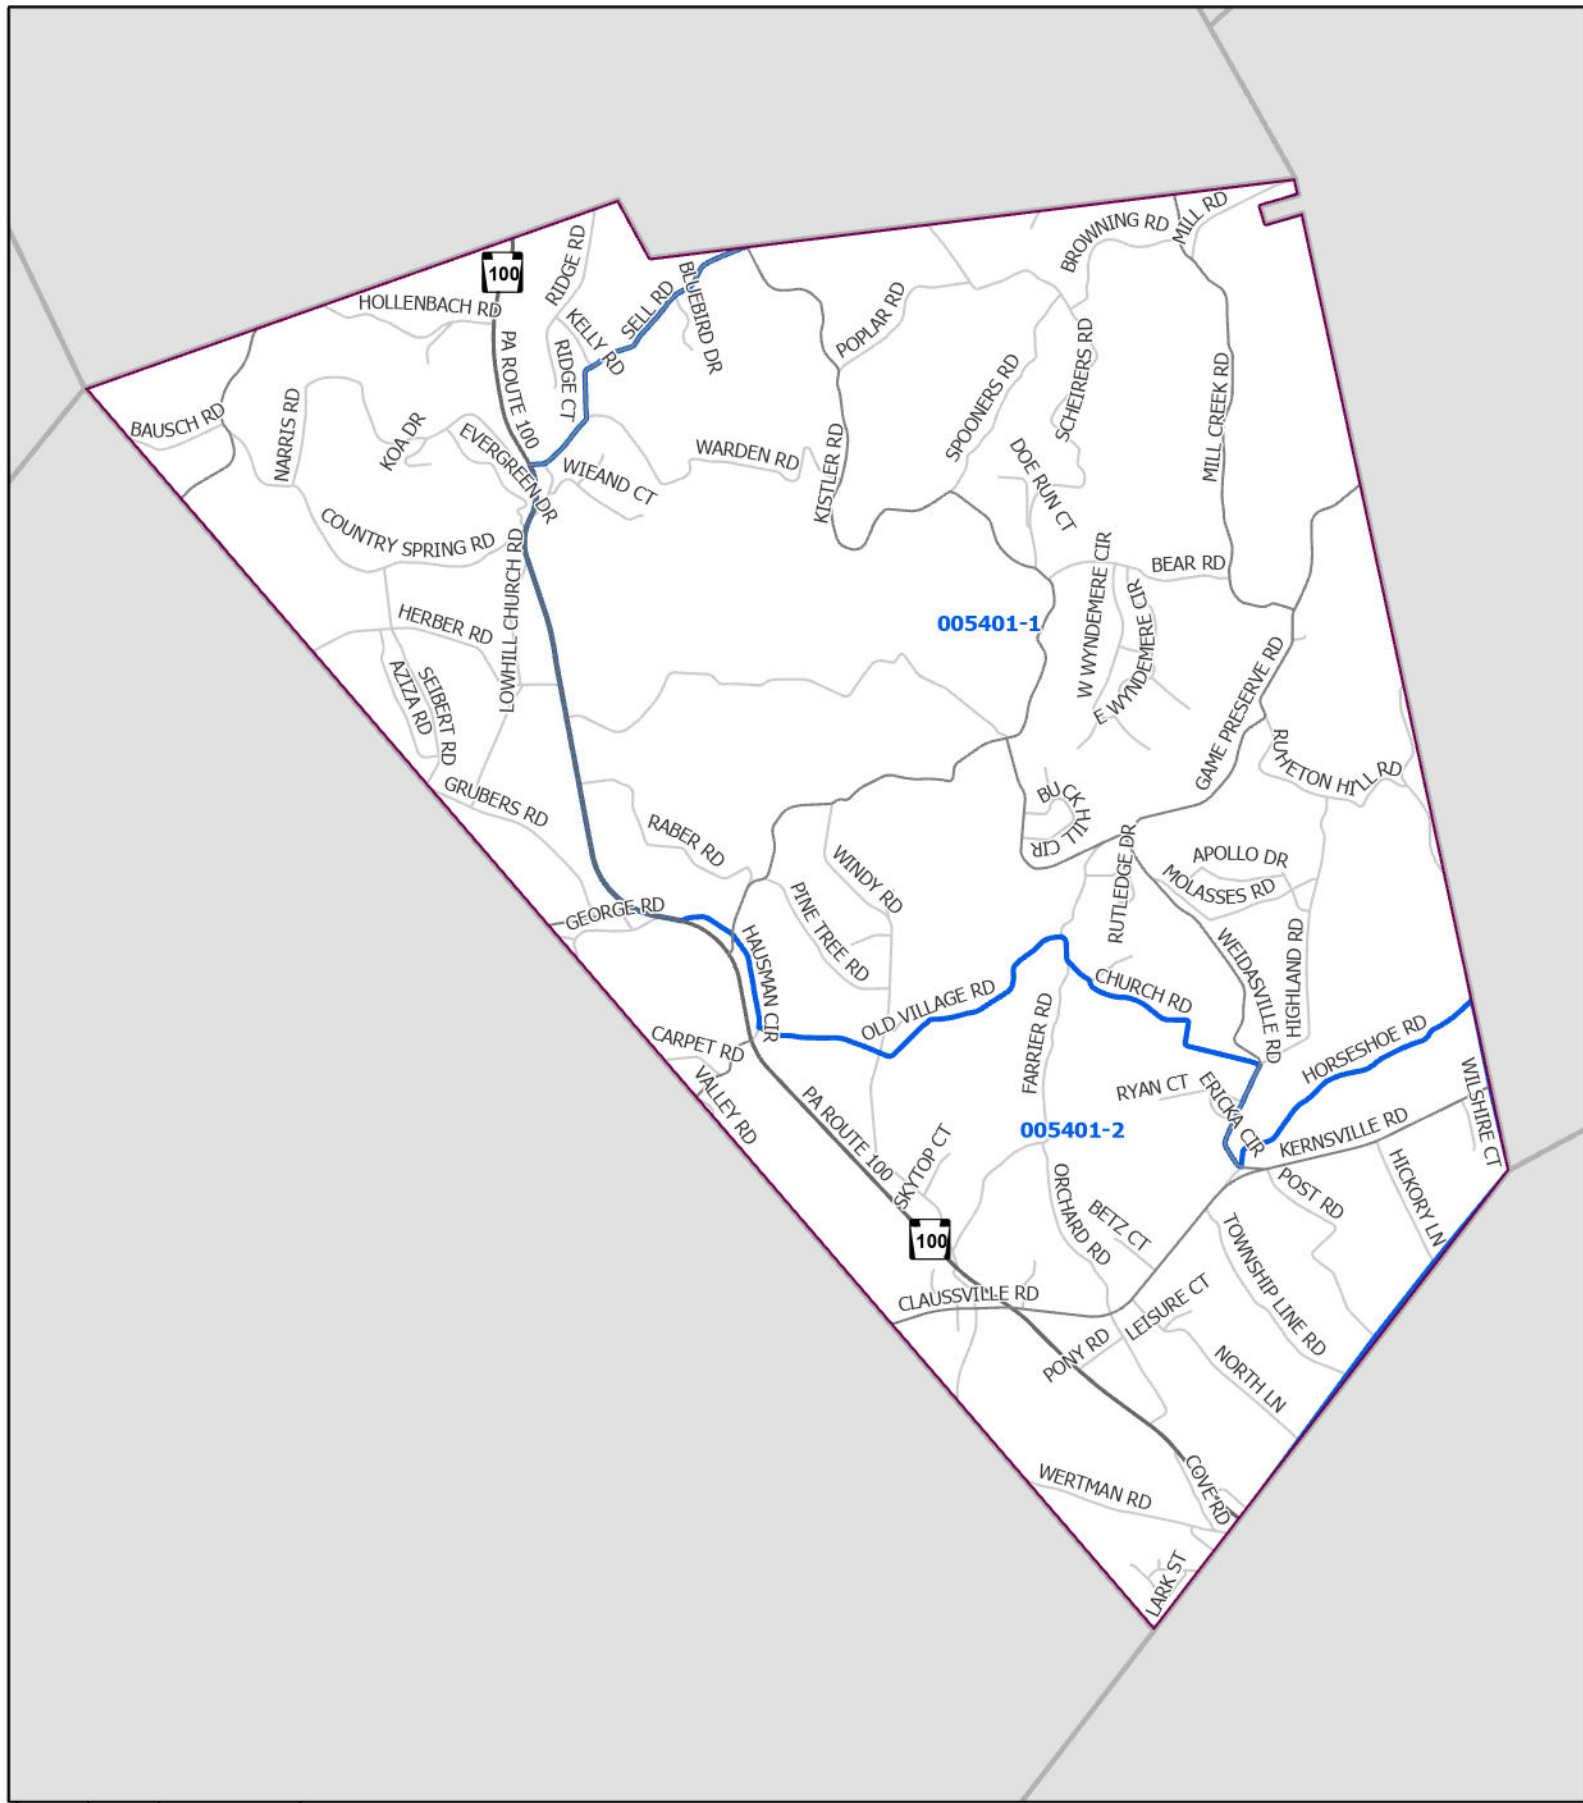

2020 Census Block Groups: Lowhill Township

0 0.25 0.5 1 Miles

Produced by Lehigh County GIS 10 Jan 2025
Source: US Census, Lehigh County GIS

- Major highway
- Minor highway
- Built street
- Census block group
- Municipality