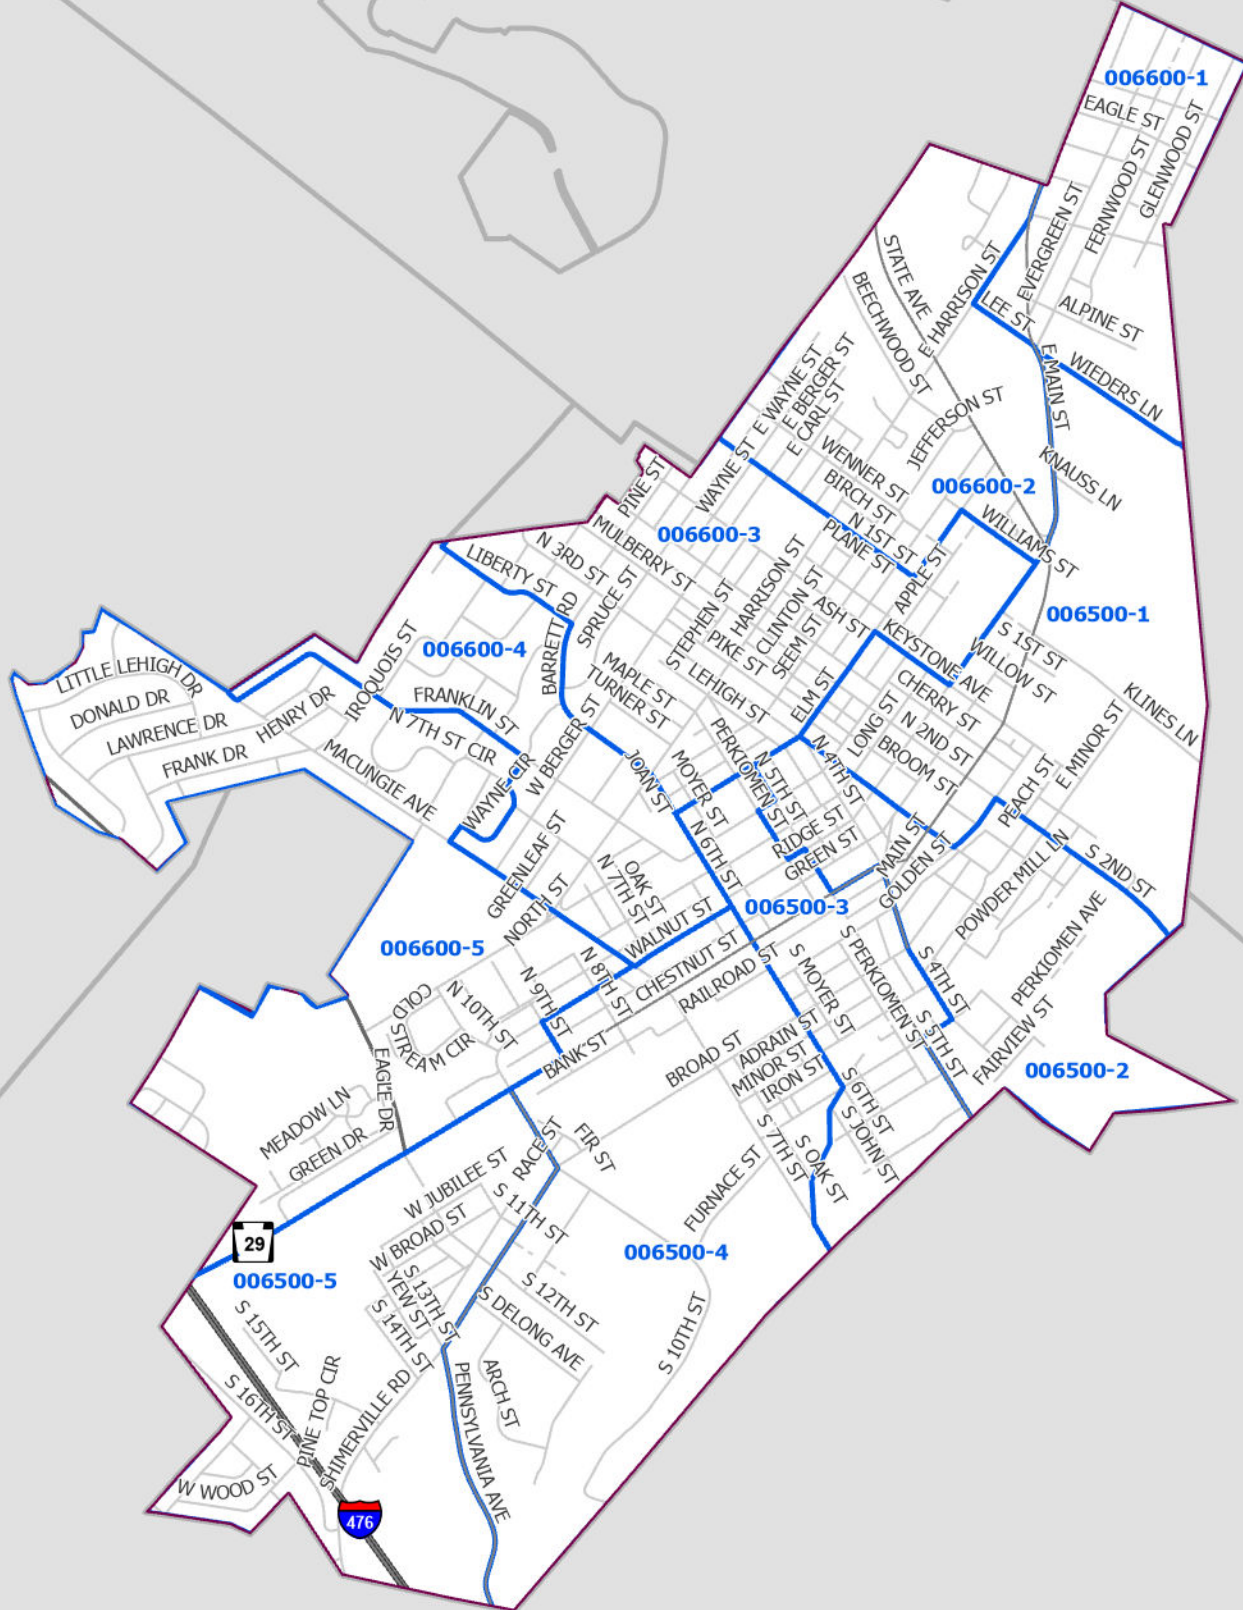

2020 Census Block Groups: Borough of Emmaus

0 0.25 0.5 1 Miles

Produced by Lehigh County GIS 14 Jan 2025
Source: US Census, Lehigh County GIS

- Interstate
- Major highway
- Minor highway
- Built street
- - - Planned street
- ▭ Census block group
- ▭ Municipality