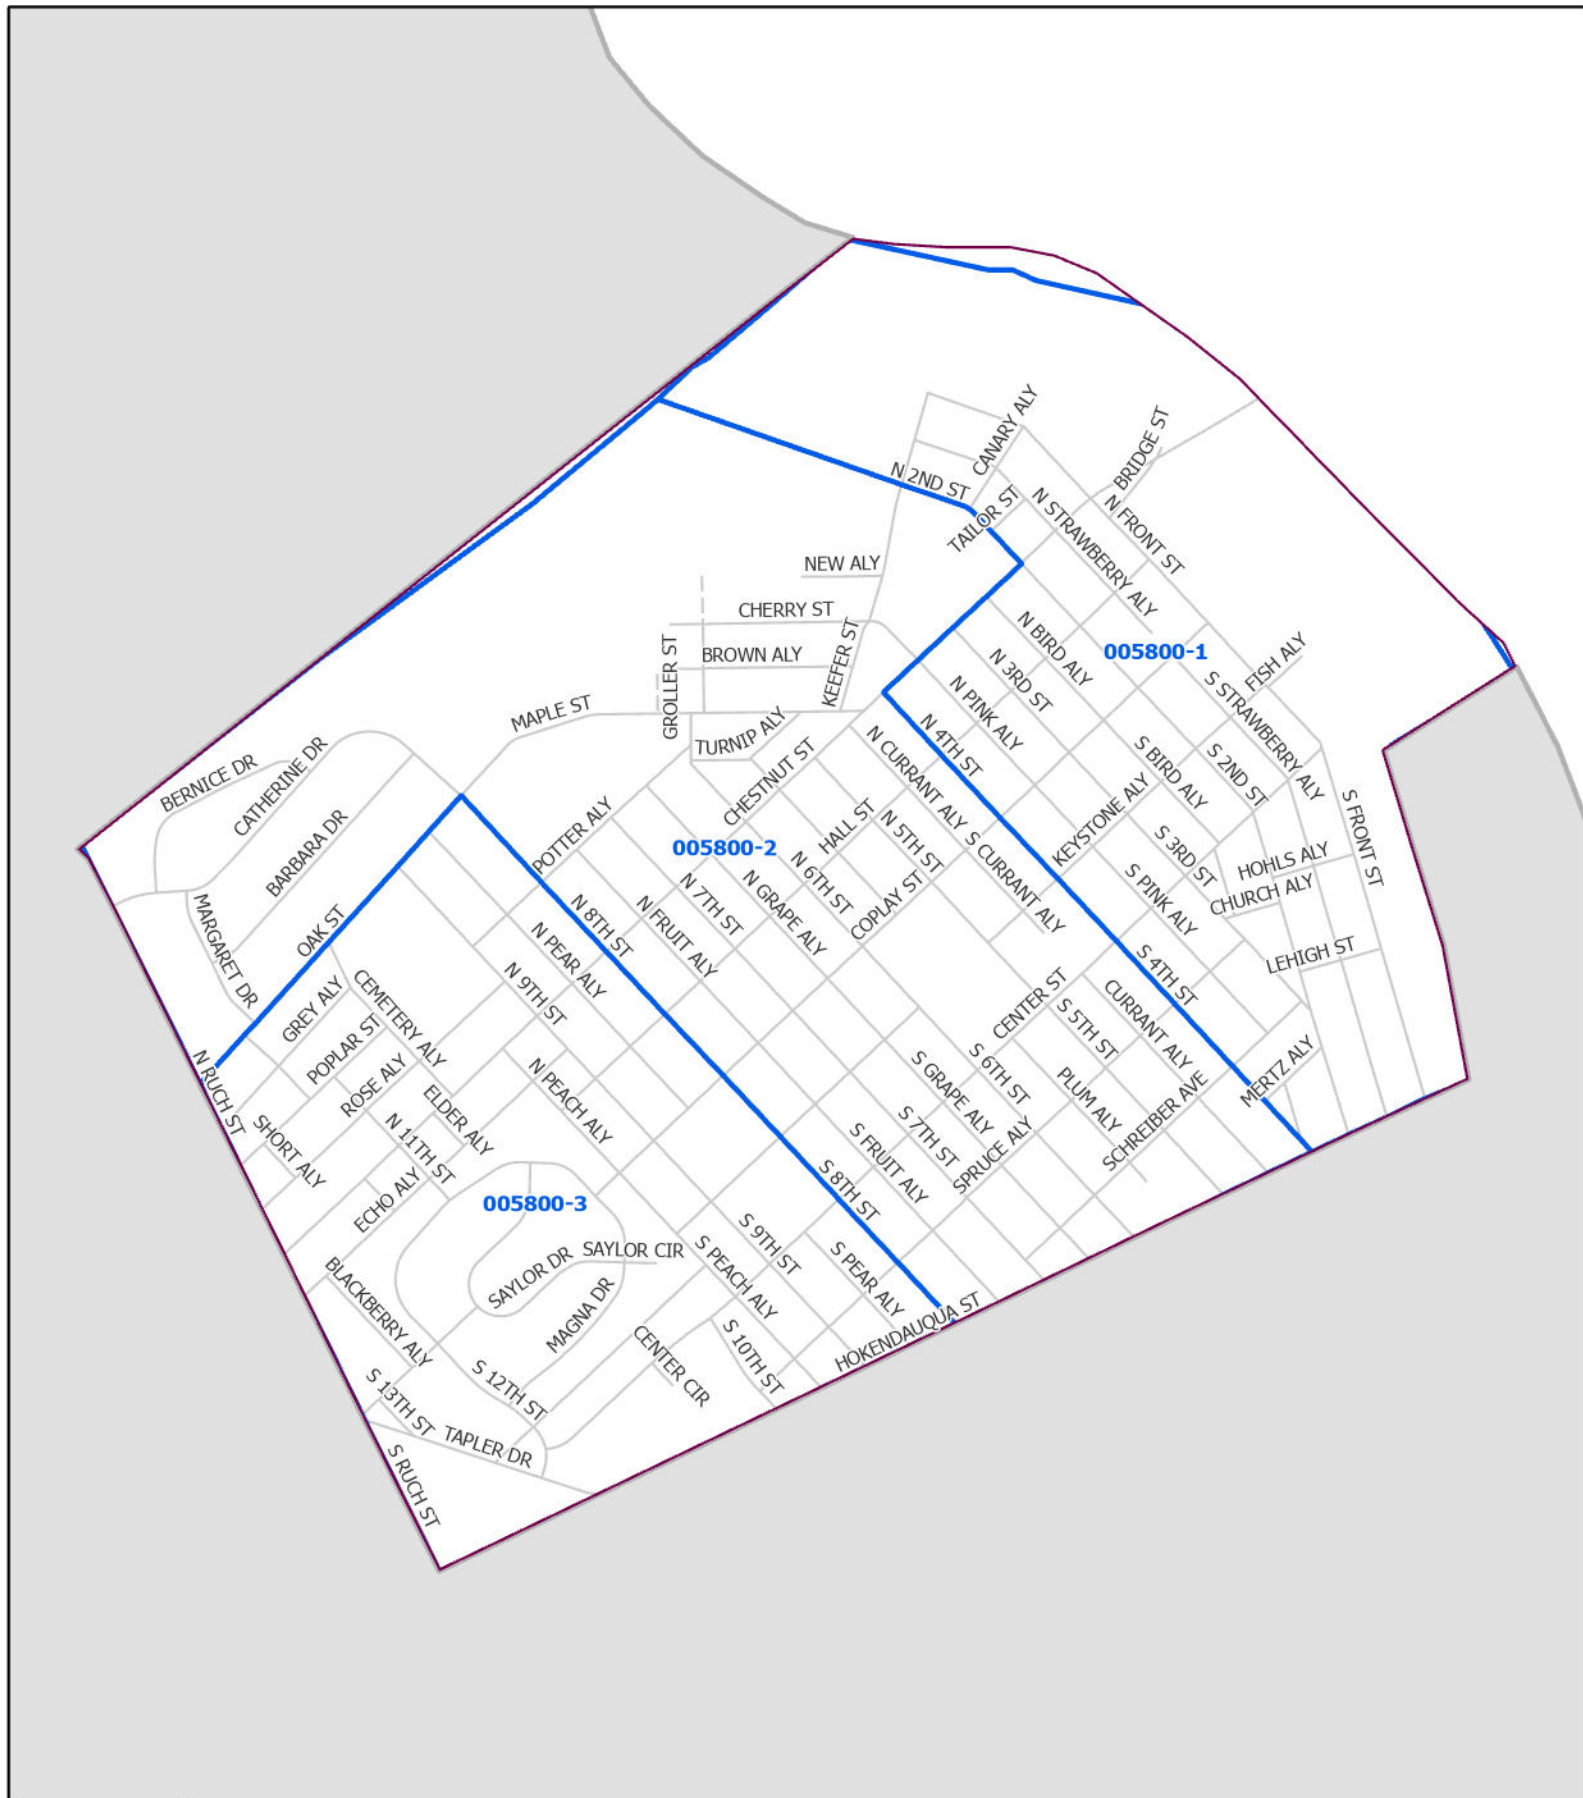

2020 Census Block Groups: Borough of Coplay

Produced by Lehigh County GIS 13 Jan 2025
Source: US Census, Lehigh County GIS

- Built street
- ▭ Census block group
- ▭ Municipality