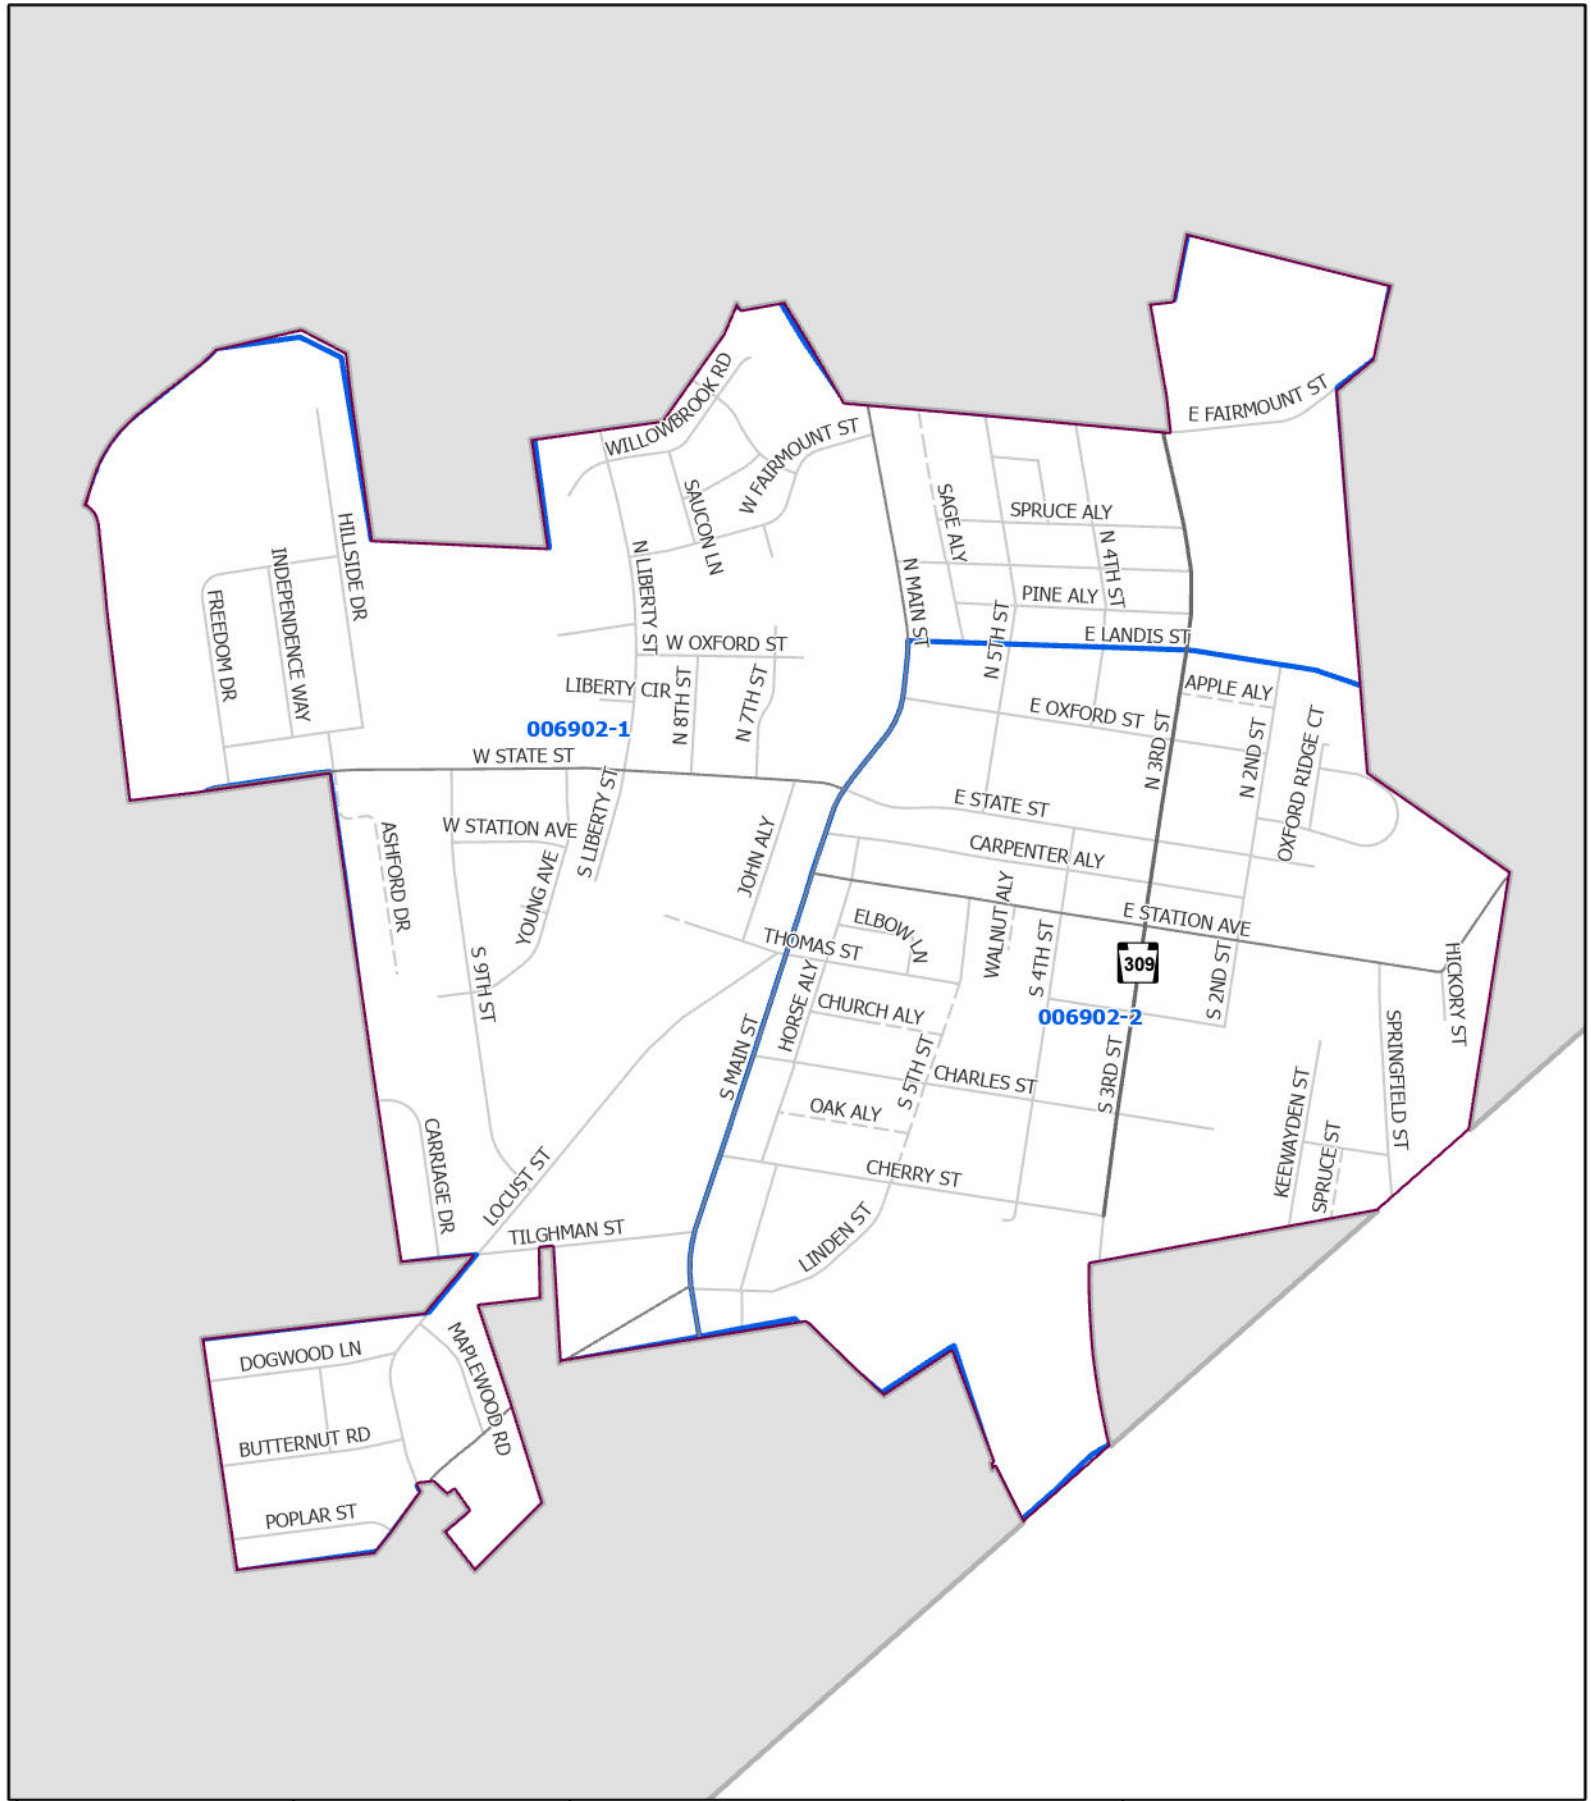

2020 Census Block Groups: Borough of Coopersburg

0 0.25 0.5 1 Miles

Produced by Lehigh County GIS 10 Jan 2025
Source: US Census, Lehigh County GIS

- Major highway
- Built street
- Minor highway
- - - Planned street
- ▭ Census block group
- ▭ Municipality