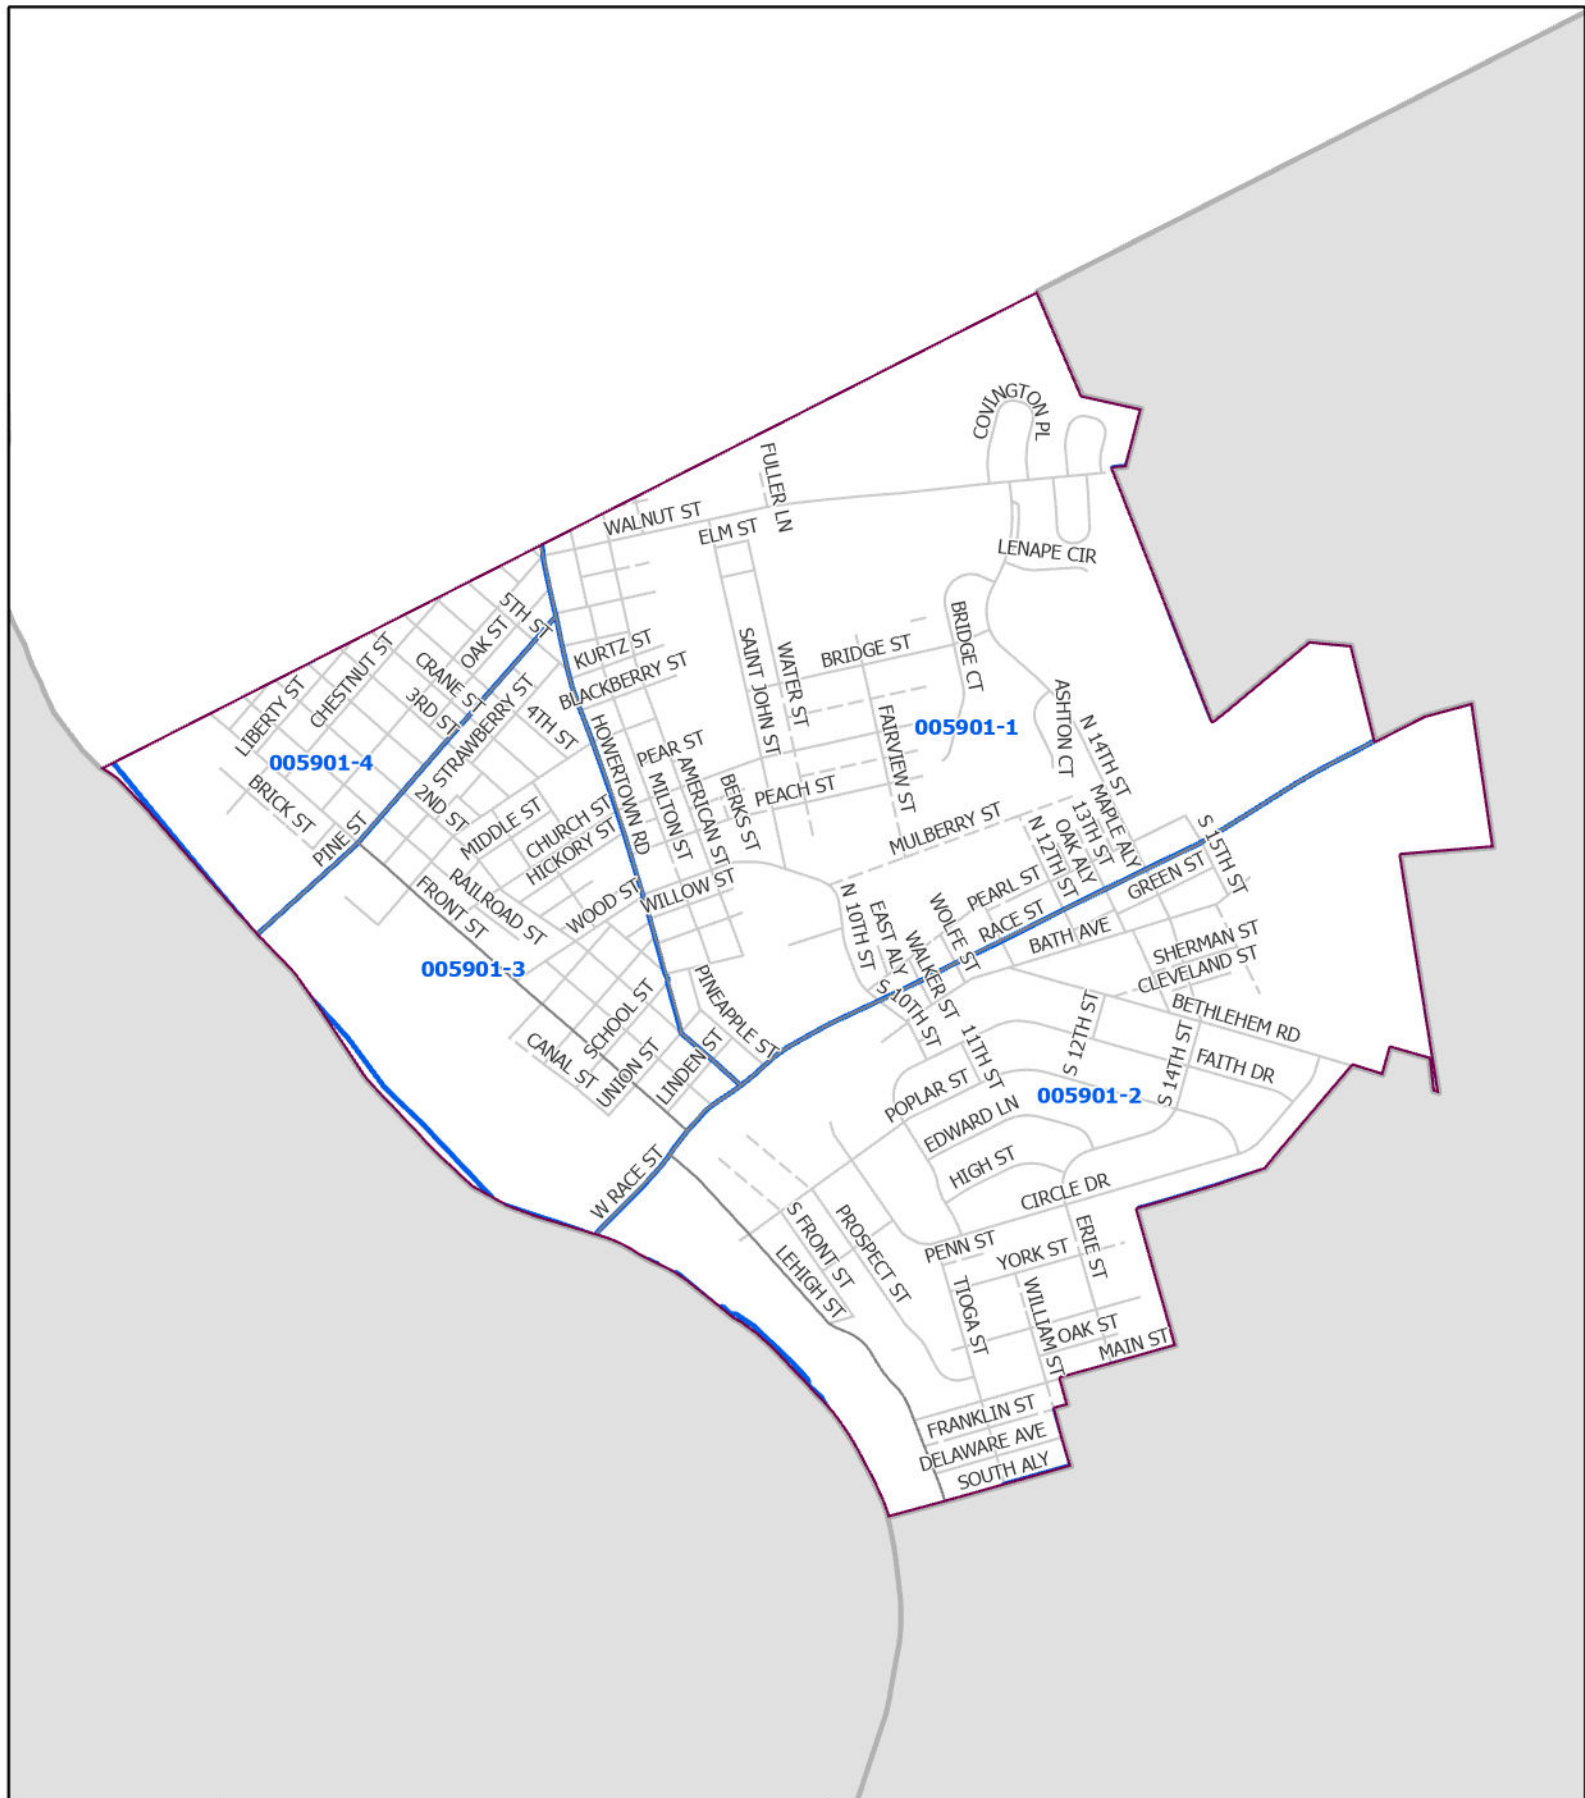

2020 Census Block Groups: Borough of Catasauqua

0 0.25 0.5 1 Miles

Produced by Lehigh County GIS 10 Jan 2025
Source: US Census, Lehigh County GIS

- Minor highway
- Built street
- - - Planned street
- Census block group
- ▭ Municipality