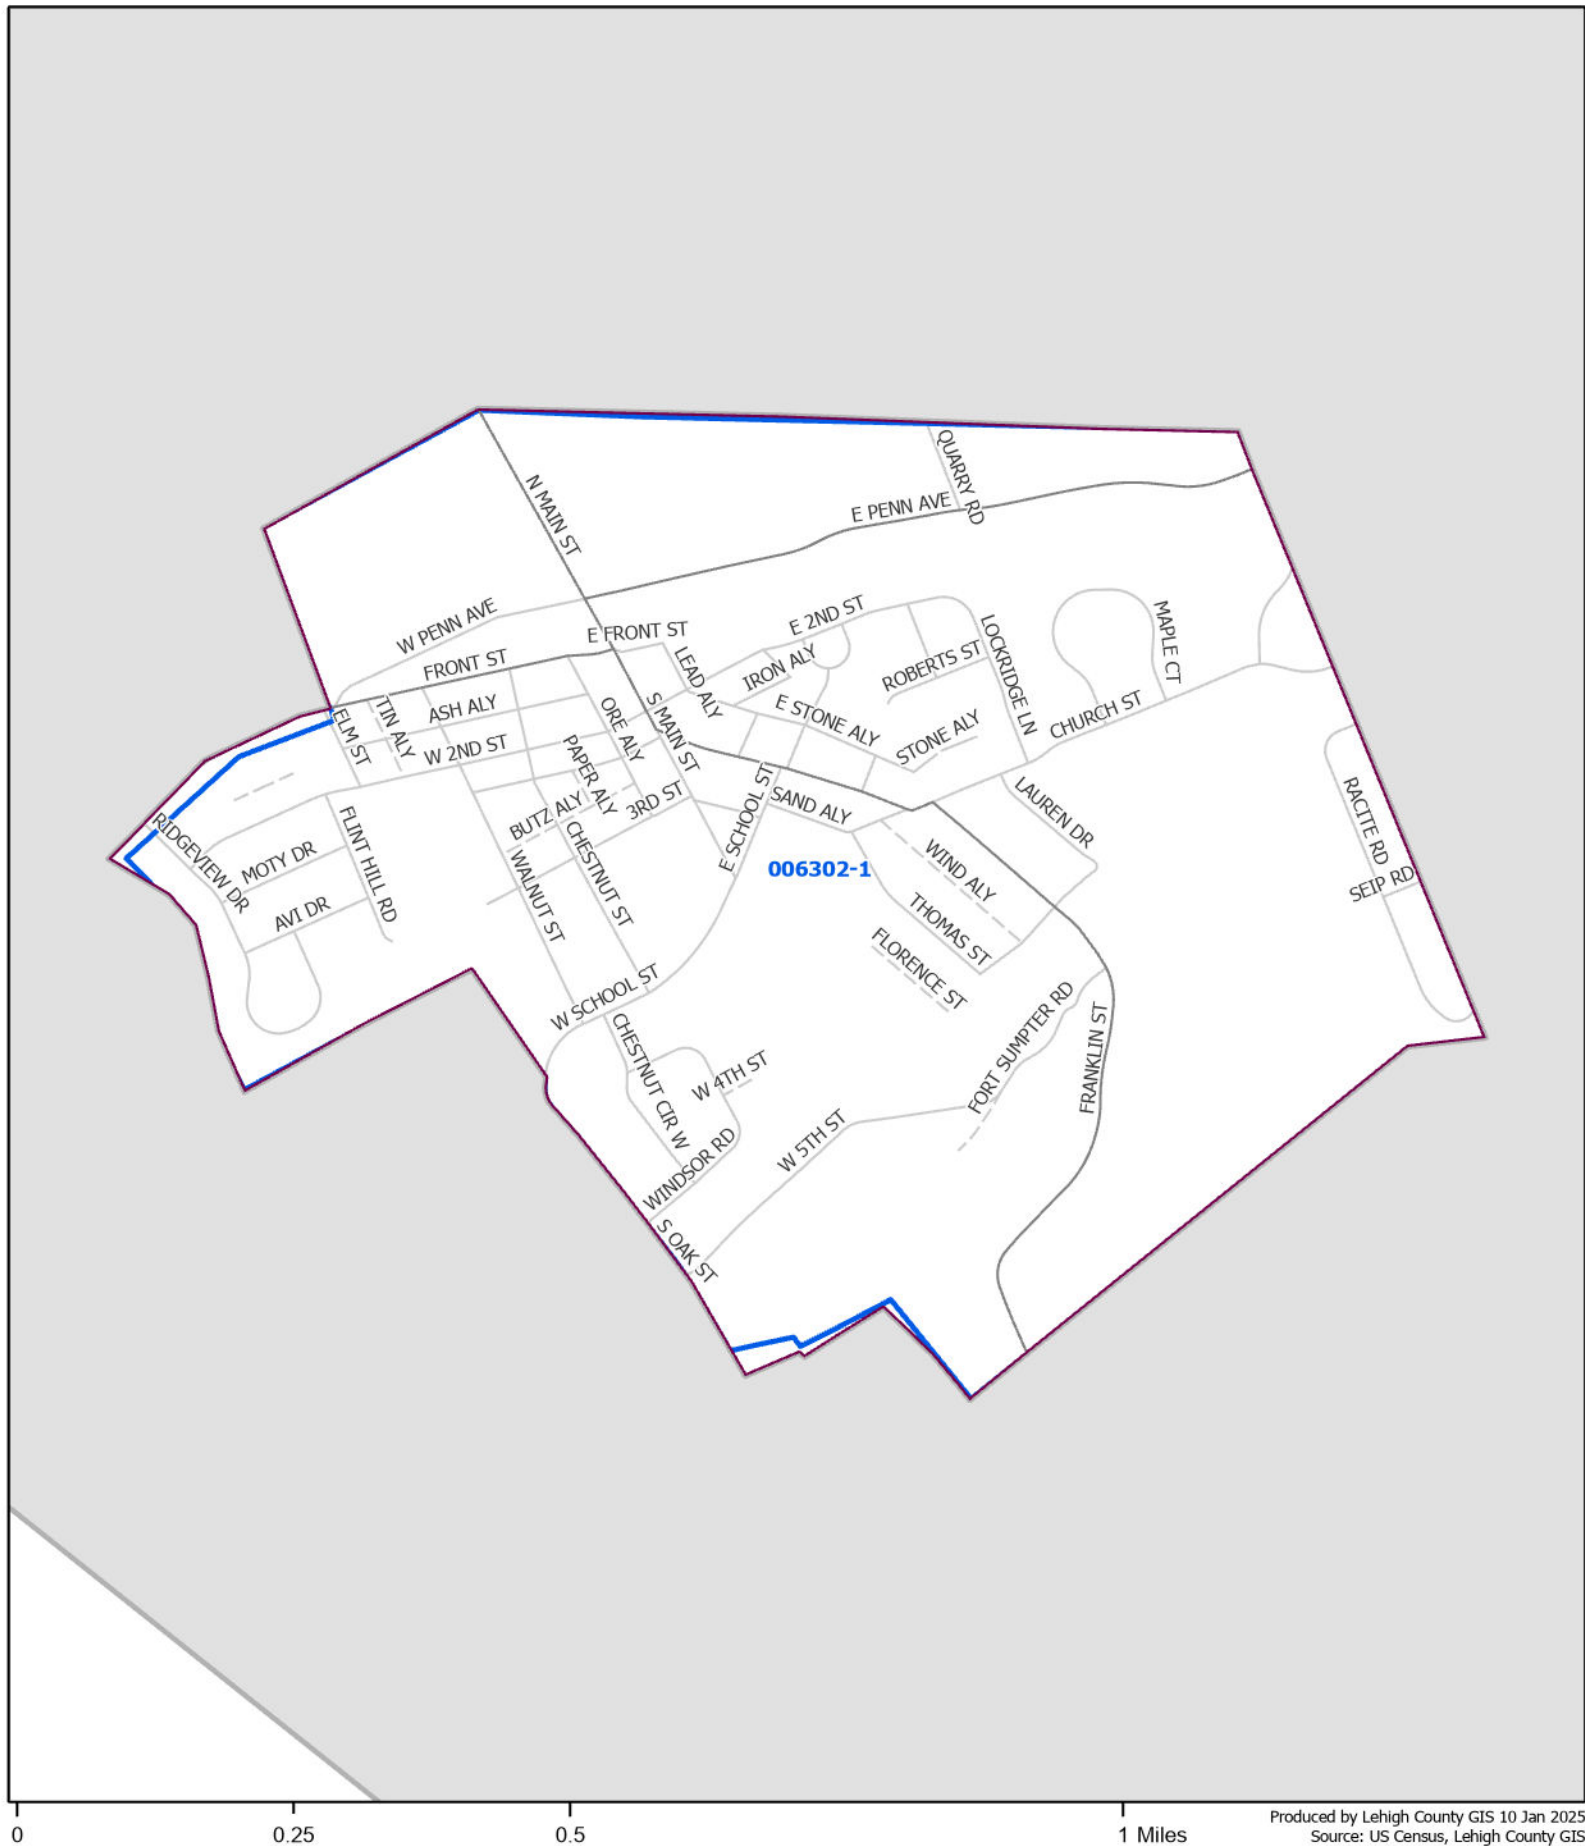

2020 Census Block Groups: Borough of Alburts

0 0.25 0.5 1 Miles

Produced by Lehigh County GIS 10 Jan 2025
Source: US Census, Lehigh County GIS

- Minor highway
- Built street
- - - Planned street
- ▭ Census block group
- ▭ Municipality